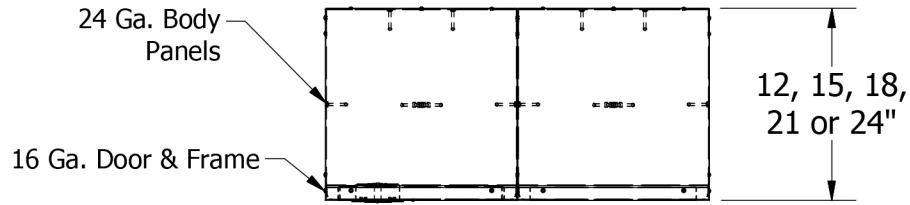

72" High 2 Tier  
Jorgenson Ventilated Locker

Allow  $\frac{1}{16}$ " growth per frame

Jorgenson Lockers

1239 South 700 West  
Salt Lake City, UT 84104  
101 Johnston Circle  
Palmetto, GA 30268

**Jorgenson Lockers**