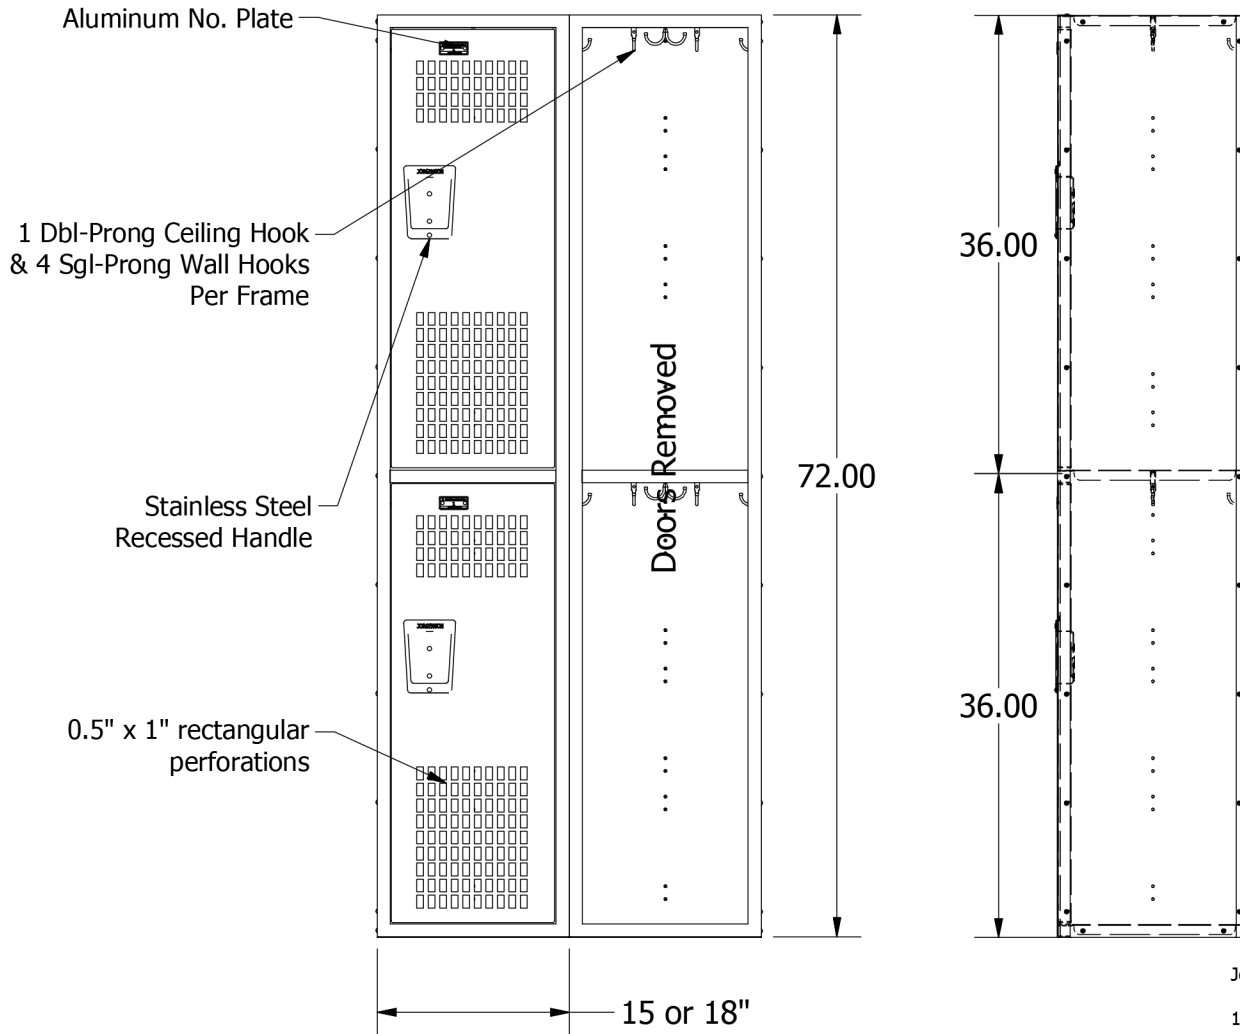

72" High 2 Tier  
Jorgenson Ventilated Locker

Allow  $\frac{1}{16}$ " growth per frame

Jorgenson Lockers

1239 South 700 West  
Salt Lake City, UT 84104  
101 Johnston Circle  
Palmetto, GA 30268

**Jorgenson Lockers**